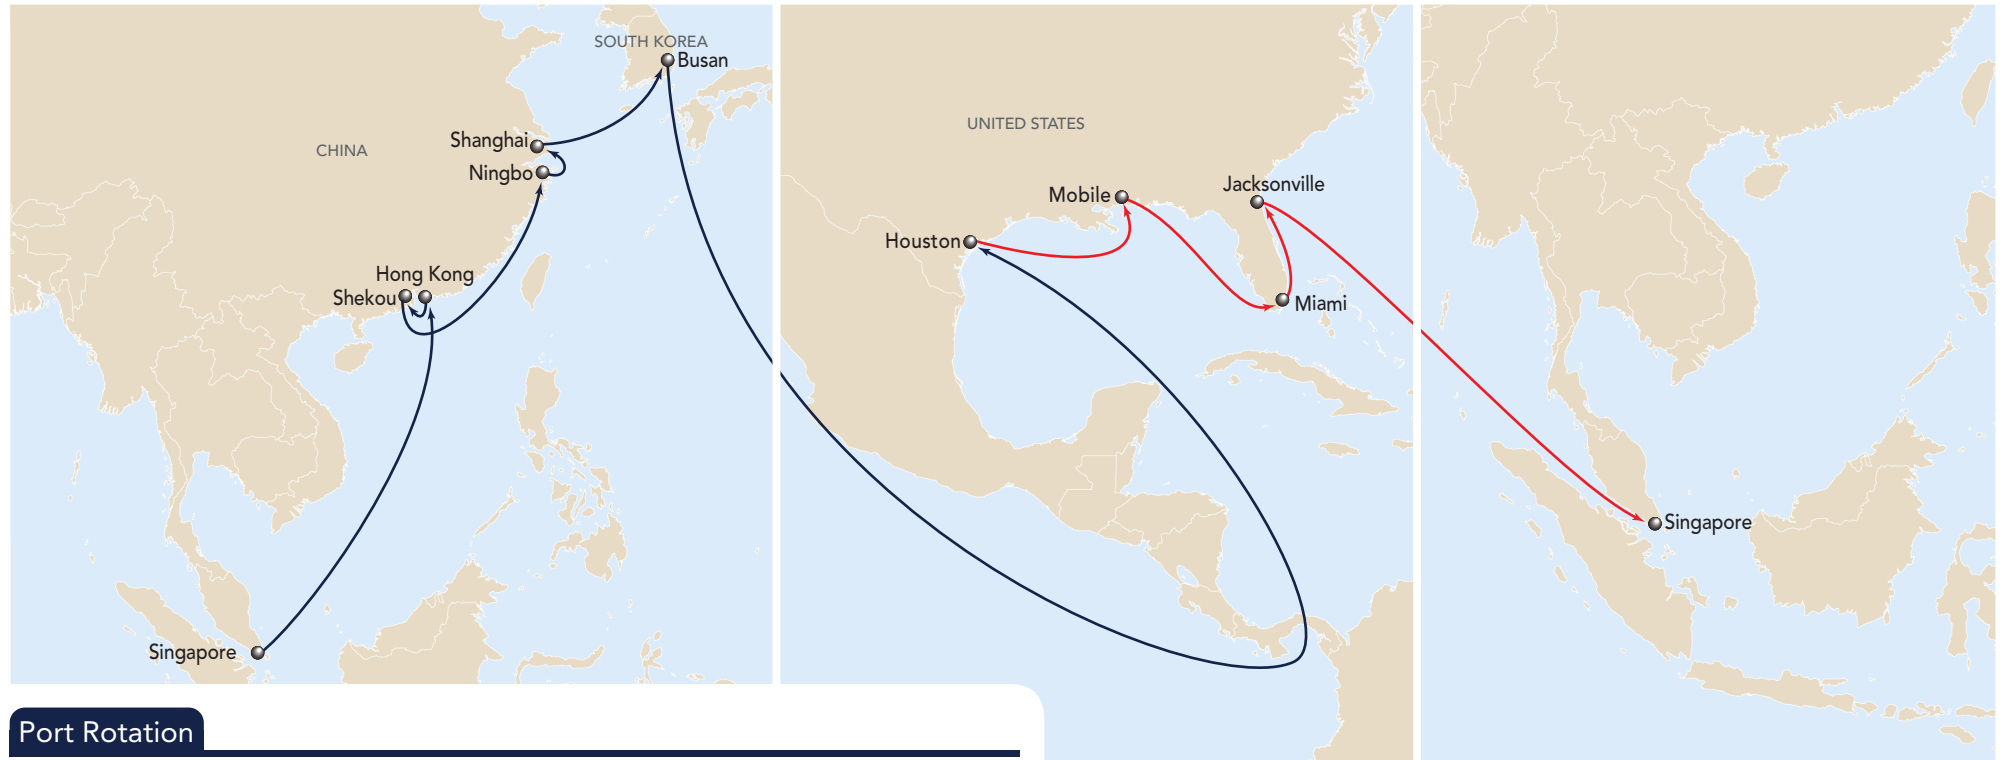

THE APL ADVANTAGE

- Direct connection into U.S. Gulf Houston and Mobile
- Access for Gulf exports into Asia markets, with extensive coverage of China

Port Rotation

Port	Terminal (Tml)	Transit Day	Arrive	Transit Day	Depart
Singapore	PSA Container Tml	00	Sat	01	Sun
Hong Kong	Hong Kong Int'l Tml Ltd (HIT)	06	Fri	06	Fri
Shekou	Shekou Container Tml	07	Sat	07	Sat
Ningbo	Meishan Container Tml (MSICT)	10	Tue	11	Wed
Shanghai	Yangshan Deep Water Port	12	Thu	12	Thu
Busan	Busan New Container Tml	14	Sat	14	Sat
Houston	Bayport Container Tml	38	Tue	39	Wed
Mobile	APM Tml Mobile Alabama	41	Fri	42	Sat
Miami	South Florida Container Tml	46	Wed	47	Thu
Jacksonville	Jacksonville Int'l Gateway	48	Fri	49	Sat
Singapore	PSA Container Tml	84	Sat	-	-

Transit Times

	Eastbound				Westbound						
	Houston	Mobile	Miami	Jacksonville	Singapore	Hong Kong	Shekou	Ningbo	Shanghai	Busan	
Singapore >	37	40	45	47	Houston >	45	51	52	55	57	59
Hong Kong >	32	35	40	42	Mobile >	42	48	49	52	54	56
Shekou >	31	34	39	41	Miami >	37	43	44	47	49	51
Ningbo >	27	30	35	37	Jacksonville >	35	41	42	45	47	49
Shanghai >	26	29	34	36							
Busan >	24	27	32	34							

Service rotations and transit times are subject to review and market conditions.

Eastbound
 Westbound