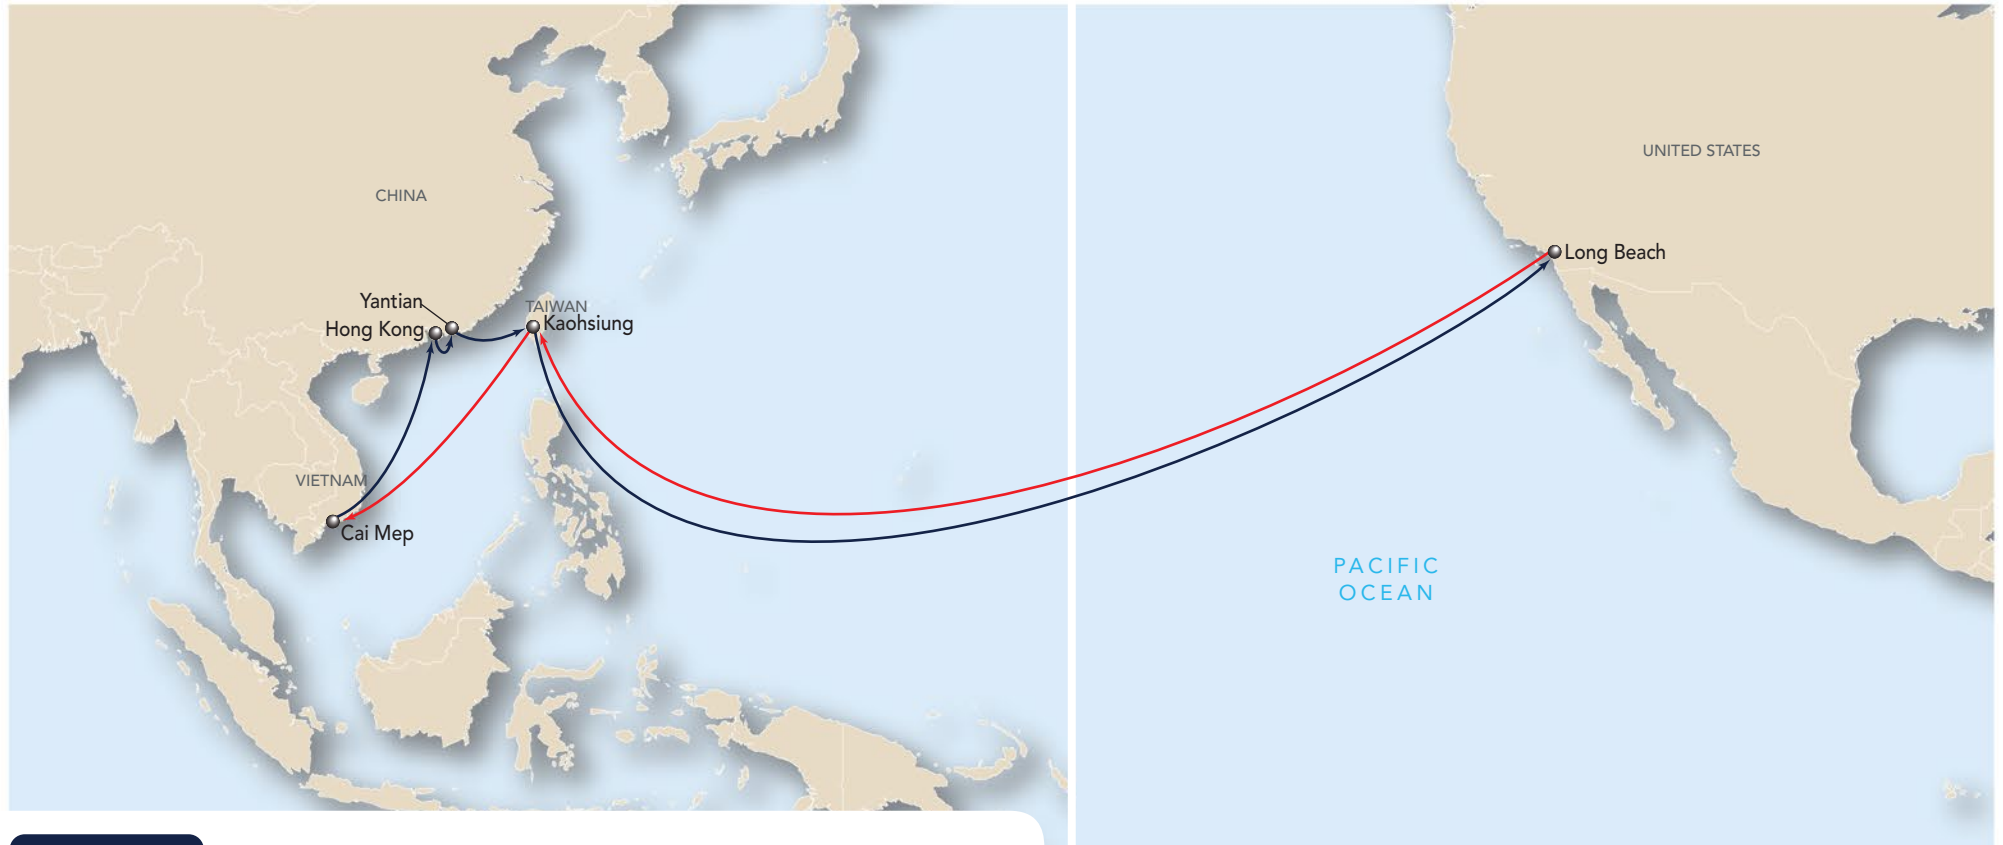

THE APL ADVANTAGE

- Express and direct transit from South China and Kaohsiung to U.S. West Coast
- Direct service for U.S. exports to Kaohsiung and South China

Port Rotation

Port	Terminal (Tml)	Transit Day	Arrive	Transit Day	Depart
Cai Mep	Tan Cang Int'l Tml (TCIT)	00	Thu	00	Thu
Hong Kong	Hong Kong - Modern Tml (MTL)	03	Sun	04	Mon
Yantian	Yantian Int'l Container Tml (YICT)	04	Mon	05	Tue
Kaohsiung	Kaohsiung Container Tml (KAOCT)	06	Wed	06	Wed
Long Beach	Long Beach Container Tml (LBCT)	19	Tue	23	Sat
Kaohsiung	Kaohsiung Container Tml (KAOCT)	38	Sun	39	Mon
Cai Mep	Tan Cang Int'l Tml (TCIT)	42	Thu	-	-

Transit Times

Eastbound	Westbound
	<div style="display: flex; justify-content: space-between;"> > Long Beach > Kaohsiung > Cai Mep > Hong Kong > Yantian </div>
Cai Mep > 19	Long Beach > 15 19 22 23
Hong Kong > 15	
Yantian > 14	
Kaohsiung > 13	

Service rotations and transit times are subject to review and market conditions.

Eastbound
 Westbound