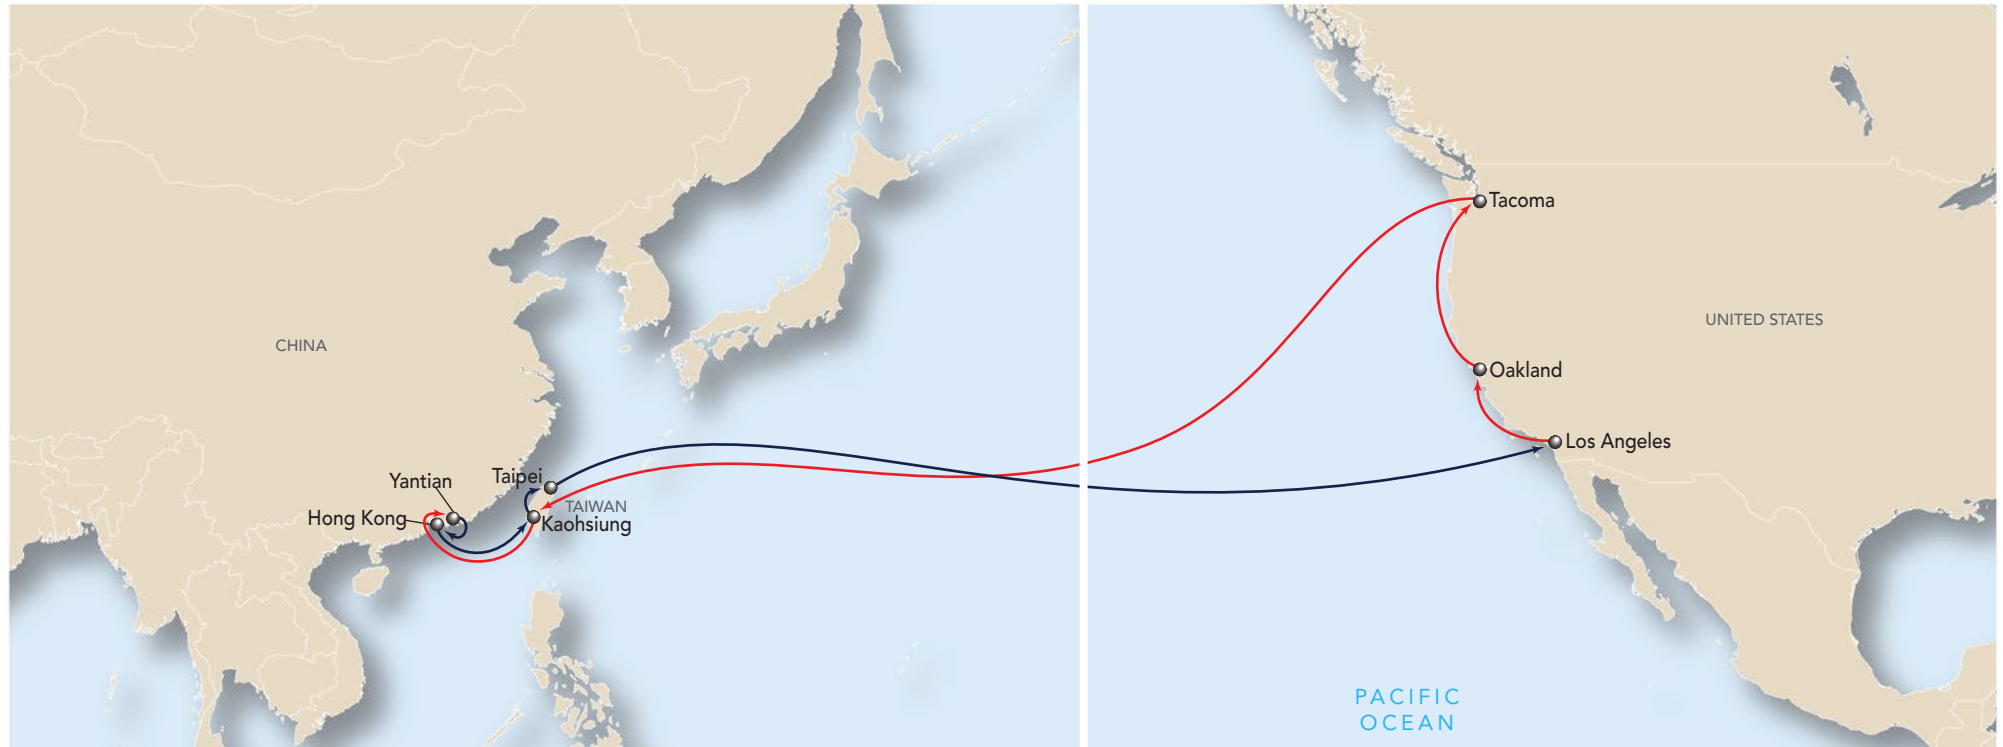

THE APL ADVANTAGE

- Express and direct transit from South China and Taipei to U.S. West Coast
- Fast transit from Tacoma to South China
- Transshipment options through Hong Kong and Yantian to cover key markets in the Pearl Delta region

Port Rotation

Port	Terminal (Tml)	Transit Day	Arrive	Transit Day	Depart
Yantian	Yantian Int'l Container Tml (YICT)	00	Sat	01	Sun
Hong Kong	Hong Kong Int'l Tml Ltd (HIT)	01	Sun	02	Mon
Kaohsiung	EMC-Kaohsiung Container Tml 5	03	Tue	04	Wed
Taipei	Taipei Port Container Tml (TPCT)	04	Wed	05	Thu
Los Angeles	Everport Tml Services	17	Tue	20	Fri
Oakland	Everport Tml Services	21	Sat	22	Sun
Tacoma	Pierce County Tml	24	Tue	26	Thu
Kaohsiung	EMC-Kaohsiung Container Tml 5	40	Thu	41	Fri
Yantian	Yantian Int'l Container Tml (YICT)	42	Sat	-	-

Transit Times

Eastbound	Westbound		
	> Los Angeles	> Oakland	> Tacoma
Yantian >	16	20	23
Hong Kong >	15	19	22
Kaohsiung >	13	17	20
Taipei >	12	16	19

Westbound	Eastbound		
	> Kaohsiung	> Yantian	> Hong Kong
Los Angeles >	20	22	23
Oakland >	18	20	21
Tacoma >	14	16	17

Service rotations and transit times are subject to review and market conditions.

Eastbound
 Westbound