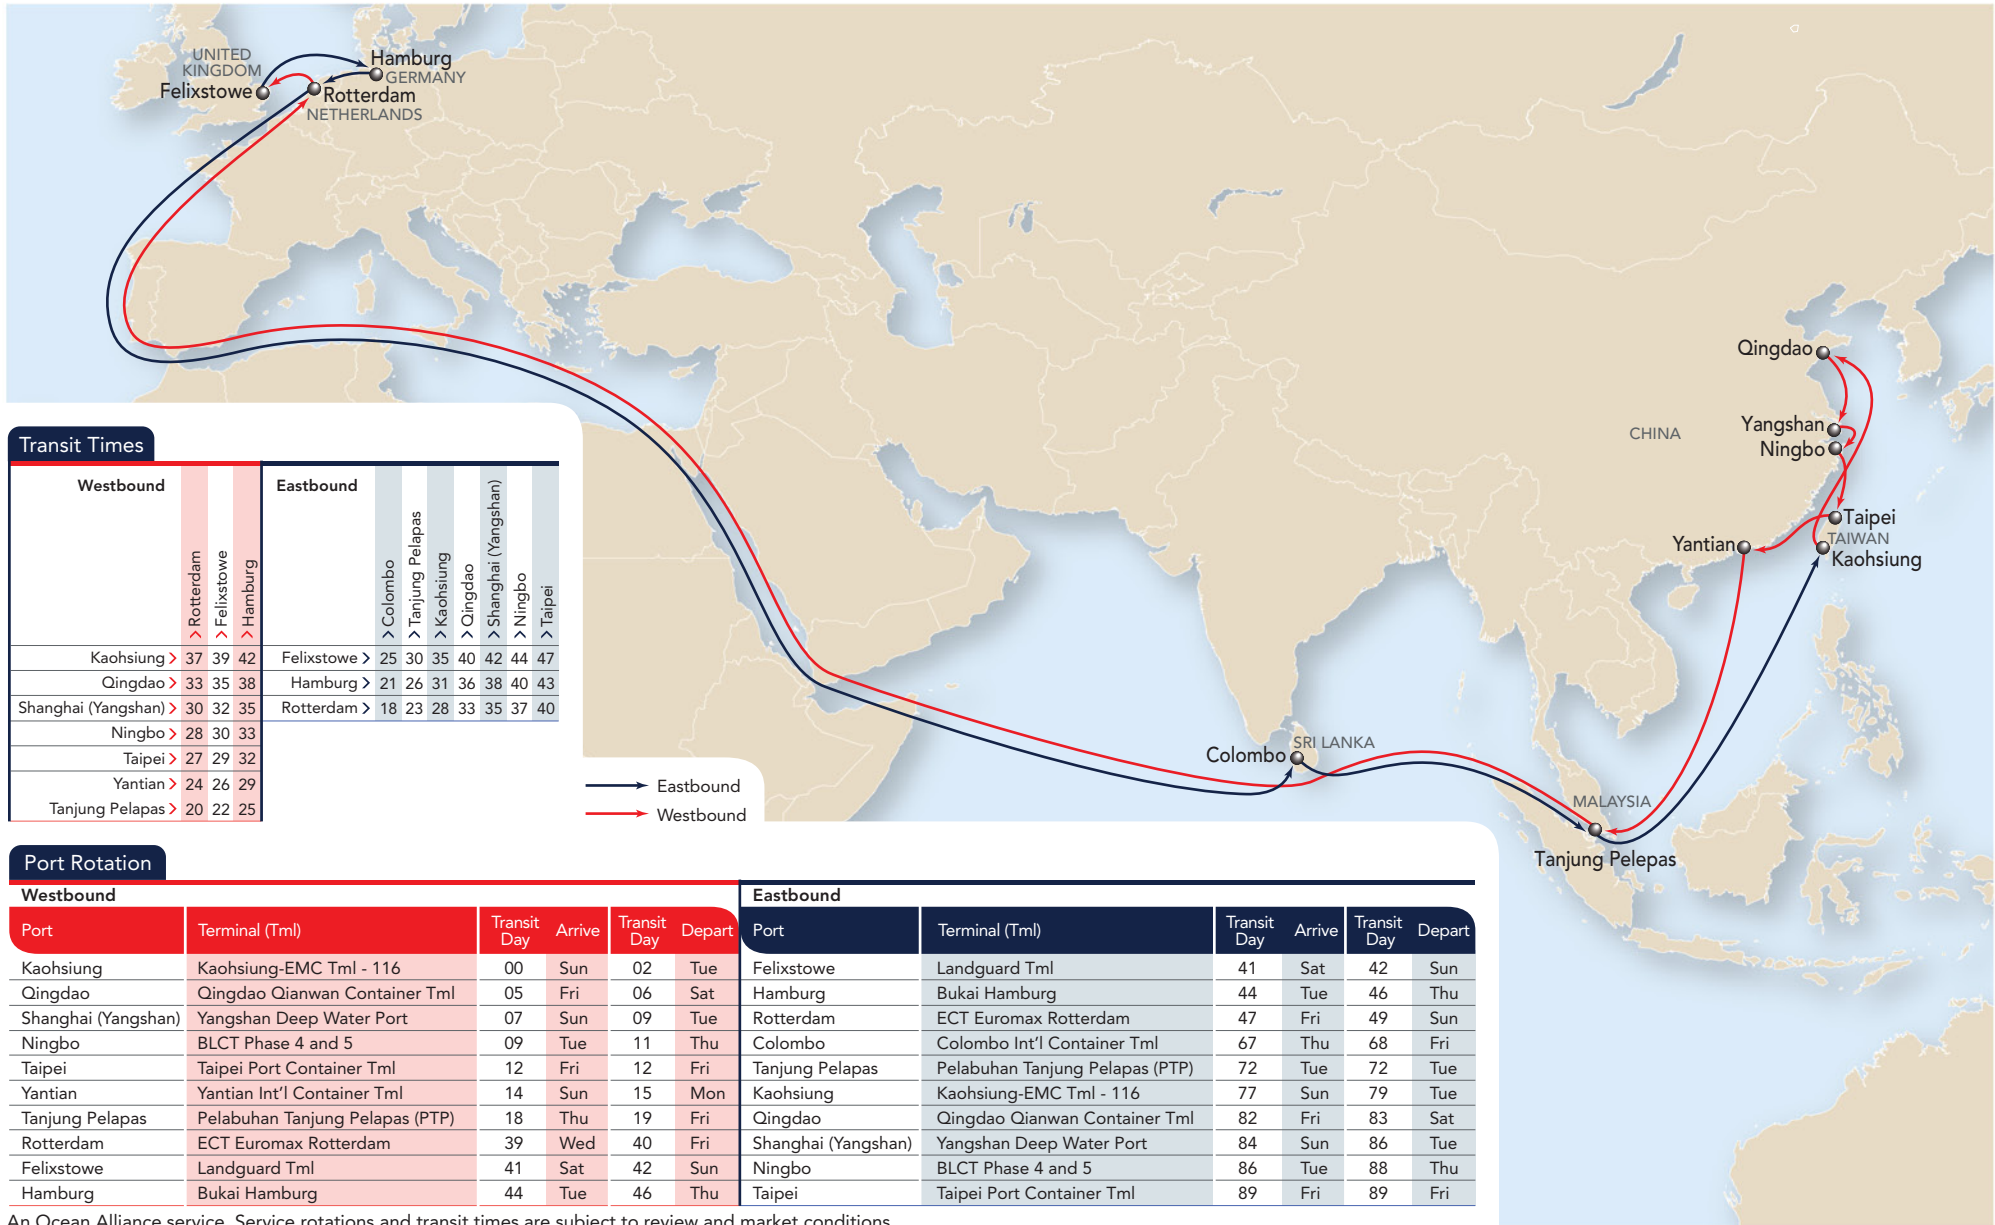

THE APL ADVANTAGE

- Express service from Taiwan to key European ports
- Extensive coverage of the Taiwan market - covering both Kaohsiung and Taipei
- Coverage inbound India (East Coast) and Bangladesh market via transshipment at Colombo for Europe exports

Transit Times

Westbound			Eastbound						
	Rotterdam	Felixstowe	Colombo	Tanjung Pelapas	Kaohsiung	Qingdao	Shanghai (Yangshan)	Ningbo	Taipei
Kaohsiung >	37	39	25	30	35	40	42	44	47
Qingdao >	33	35	21	26	31	36	38	40	43
Shanghai (Yangshan) >	30	32	18	23	28	33	35	37	40
Ningbo >	28	30							
Taipei >	27	29							
Yantian >	24	26							
Tanjung Pelapas >	20	22							

Port Rotation

Westbound					Eastbound						
Port	Terminal (Tml)	Transit Day	Arrive	Transit Day	Depart	Port	Terminal (Tml)	Transit Day	Arrive	Transit Day	Depart
Kaohsiung	Kaohsiung-EMC Tml - 116	00	Sun	02	Tue	Felixstowe	Landguard Tml	41	Sat	42	Sun
Qingdao	Qingdao Qianwan Container Tml	05	Fri	06	Sat	Hamburg	Bukai Hamburg	44	Tue	46	Thu
Shanghai (Yangshan)	Yangshan Deep Water Port	07	Sun	09	Tue	Rotterdam	ECT Euromax Rotterdam	47	Fri	49	Sun
Ningbo	BLCT Phase 4 and 5	09	Tue	11	Thu	Colombo	Colombo Int'l Container Tml	67	Thu	68	Fri
Taipei	Taipei Port Container Tml	12	Fri	12	Fri	Tanjung Pelapas	Pelabuhan Tanjung Pelapas (PTP)	72	Tue	72	Tue
Yantian	Yantian Int'l Container Tml	14	Sun	15	Mon	Kaohsiung	Kaohsiung-EMC Tml - 116	77	Sun	79	Tue
Tanjung Pelapas	Pelabuhan Tanjung Pelapas (PTP)	18	Thu	19	Fri	Qingdao	Qingdao Qianwan Container Tml	82	Fri	83	Sat
Rotterdam	ECT Euromax Rotterdam	39	Wed	40	Fri	Shanghai (Yangshan)	Yangshan Deep Water Port	84	Sun	86	Tue
Felixstowe	Landguard Tml	41	Sat	42	Sun	Ningbo	BLCT Phase 4 and 5	86	Tue	88	Thu
Hamburg	Bukai Hamburg	44	Tue	46	Thu	Taipei	Taipei Port Container Tml	89	Fri	89	Fri

An Ocean Alliance service. Service rotations and transit times are subject to review and market conditions.