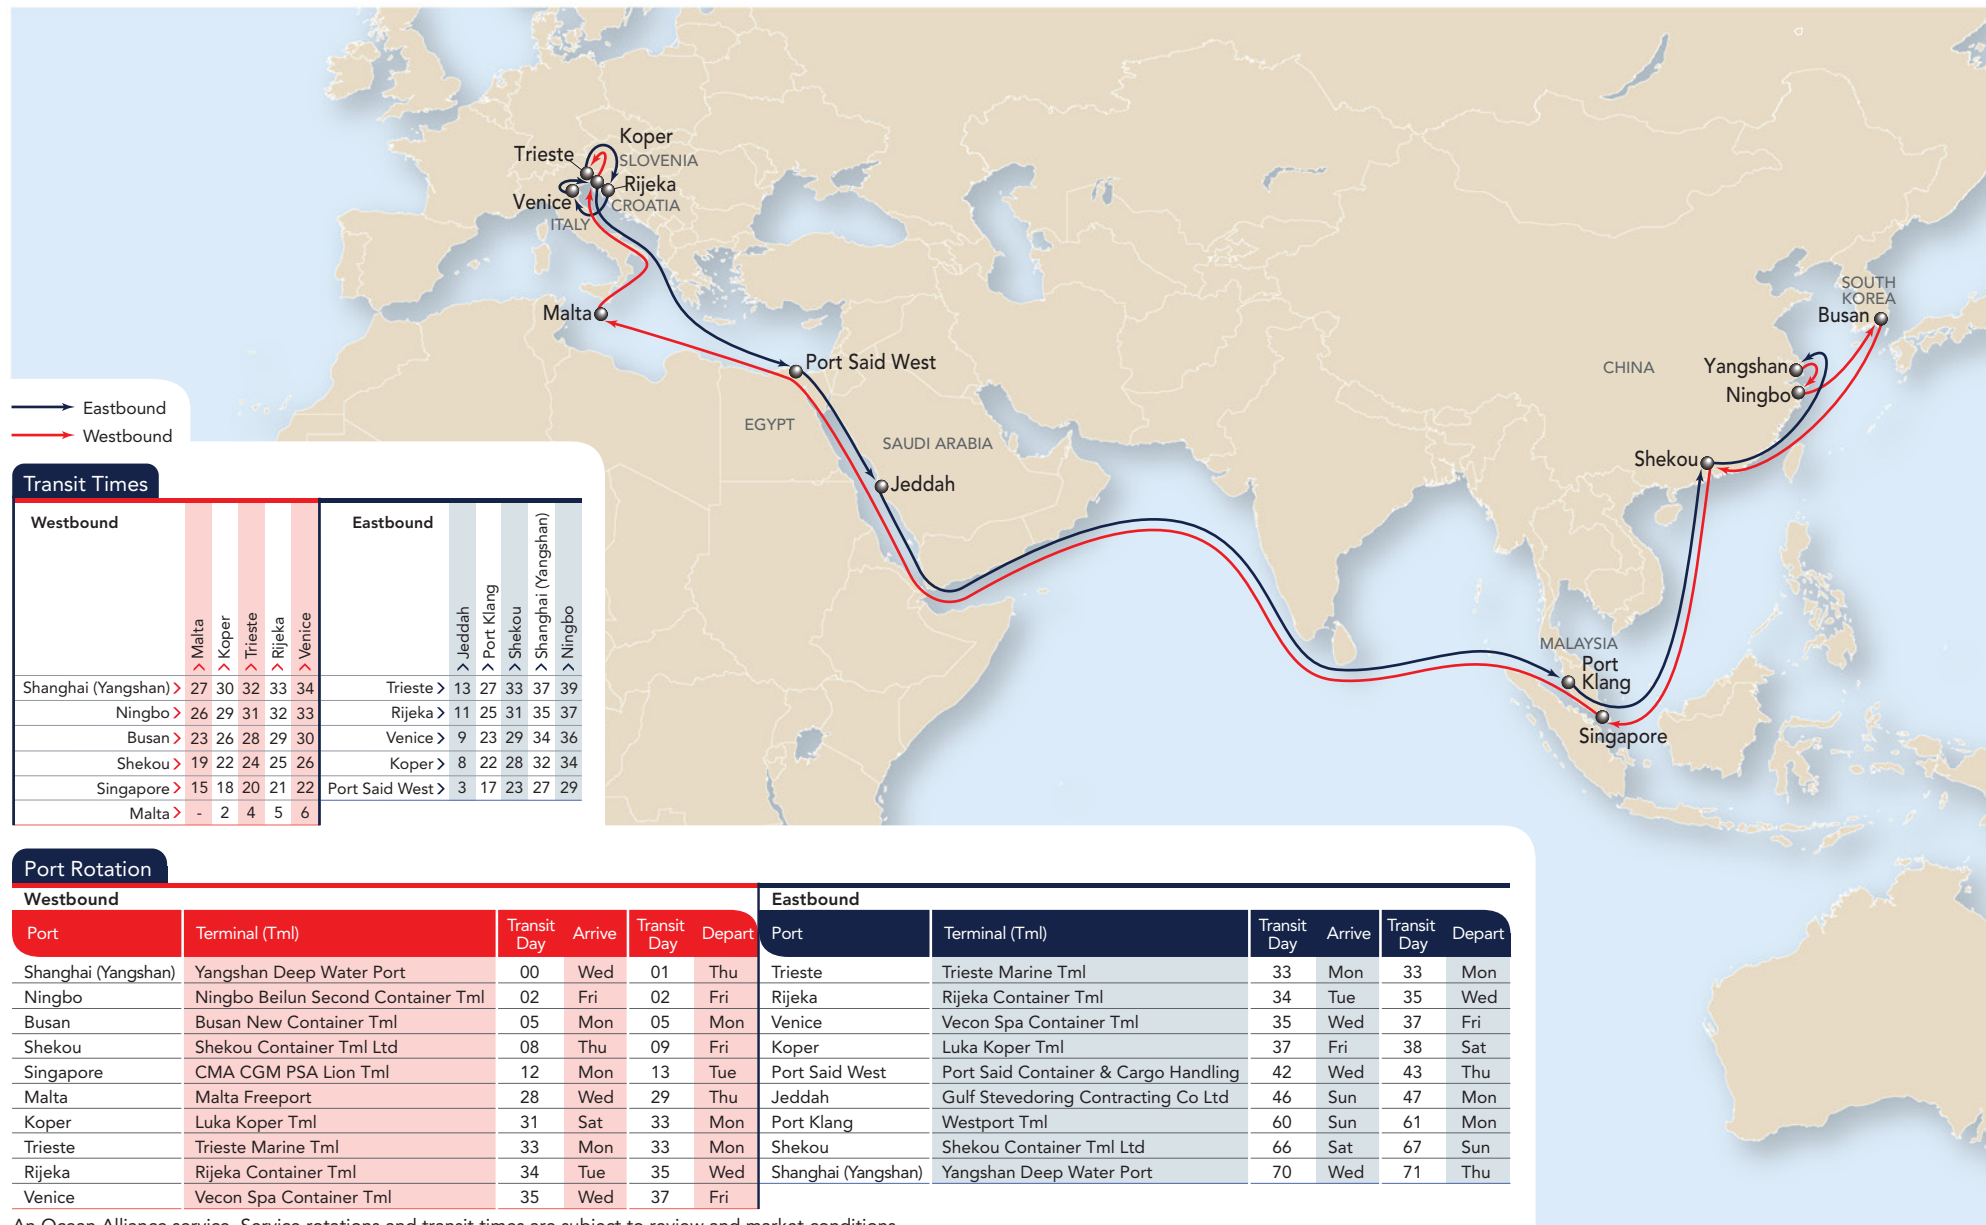

THE APL ADVANTAGE

- Superior connection from Asia to Central Europe via the Adriatic Sea
- Excellent connections from Adriatic gateways to other Mediterranean and Middle East destinations via Malta, Port Said West and Jeddah

An Ocean Alliance service. Service rotations and transit times are subject to review and market conditions.