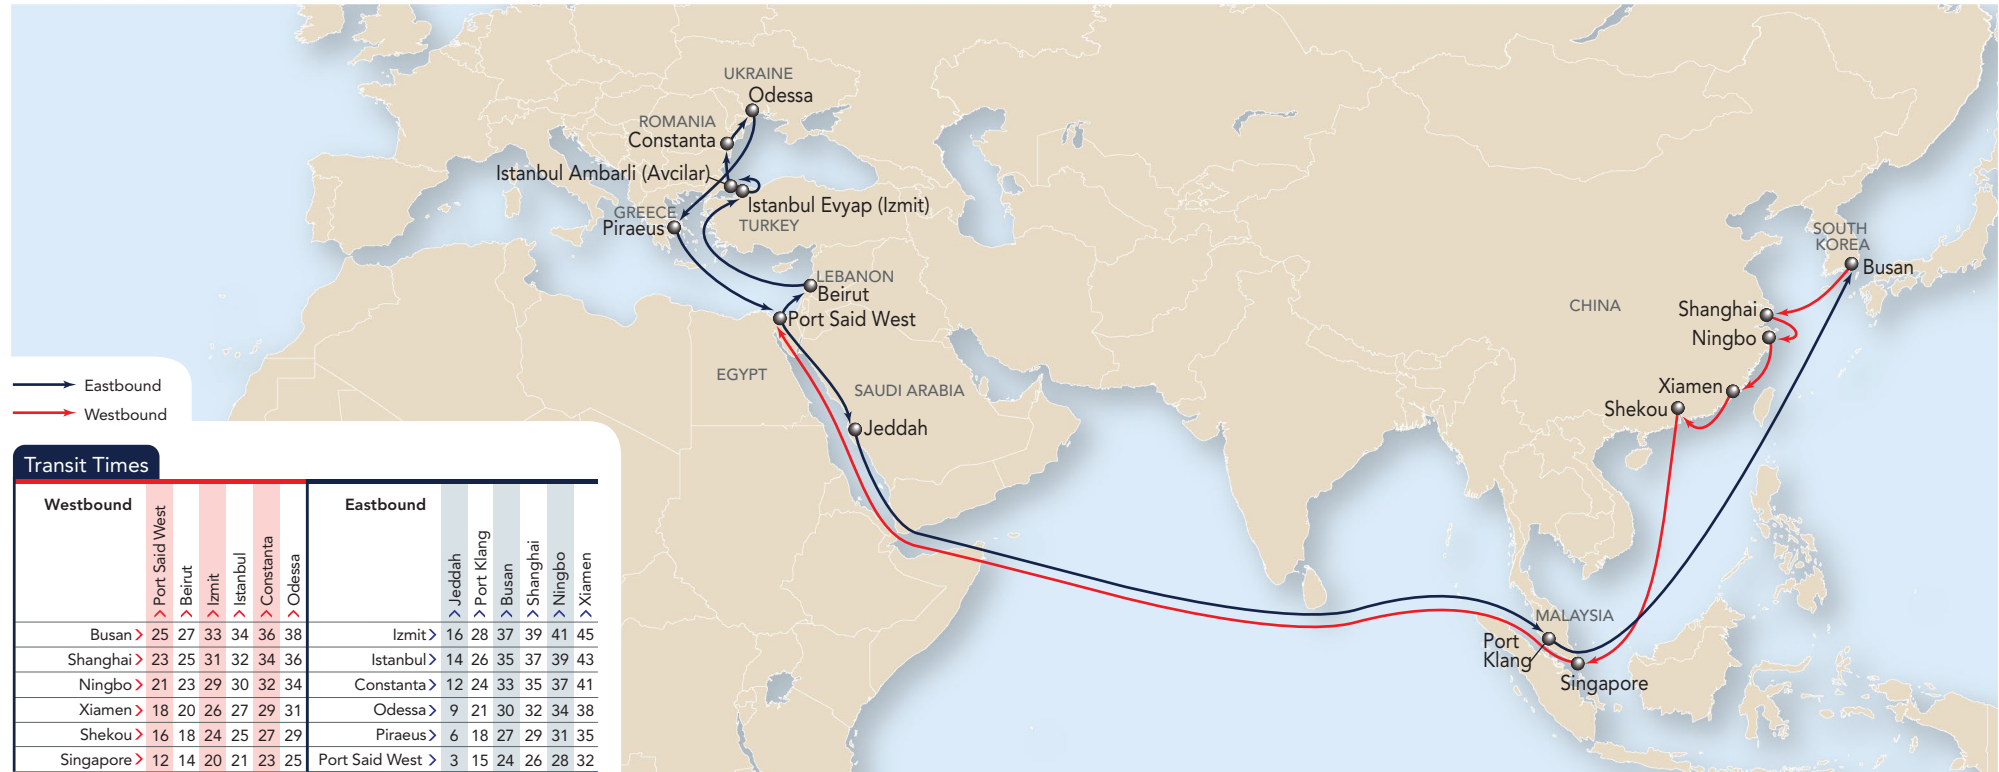

## THE APL ADVANTAGE

- Direct service connecting major ports and hubs in Far East Asia to Lebanon, Turkey and Black Sea
- Fast and reliable connections to and from North Egypt
- Direct and fast service from Black Sea and East Mediterranean to Far East Asia

### Transit Times

Westbound	Transit Times (Days)						Eastbound
	Port Said West	Beirut	Izmit	Istanbul	Constanta	Odessa	
Busan >	25	27	33	34	36	38	Izmit > 16
Shanghai >	23	25	31	32	34	36	Istanbul > 14
Ningbo >	21	23	29	30	32	34	Constanta > 12
Xiamen >	18	20	26	27	29	31	Odessa > 9
Shekou >	16	18	24	25	27	29	Piraeus > 6
Singapore >	12	14	20	21	23	25	Port Said West > 3

An Ocean Alliance service. Service rotations and transit times are subject to review and market conditions.