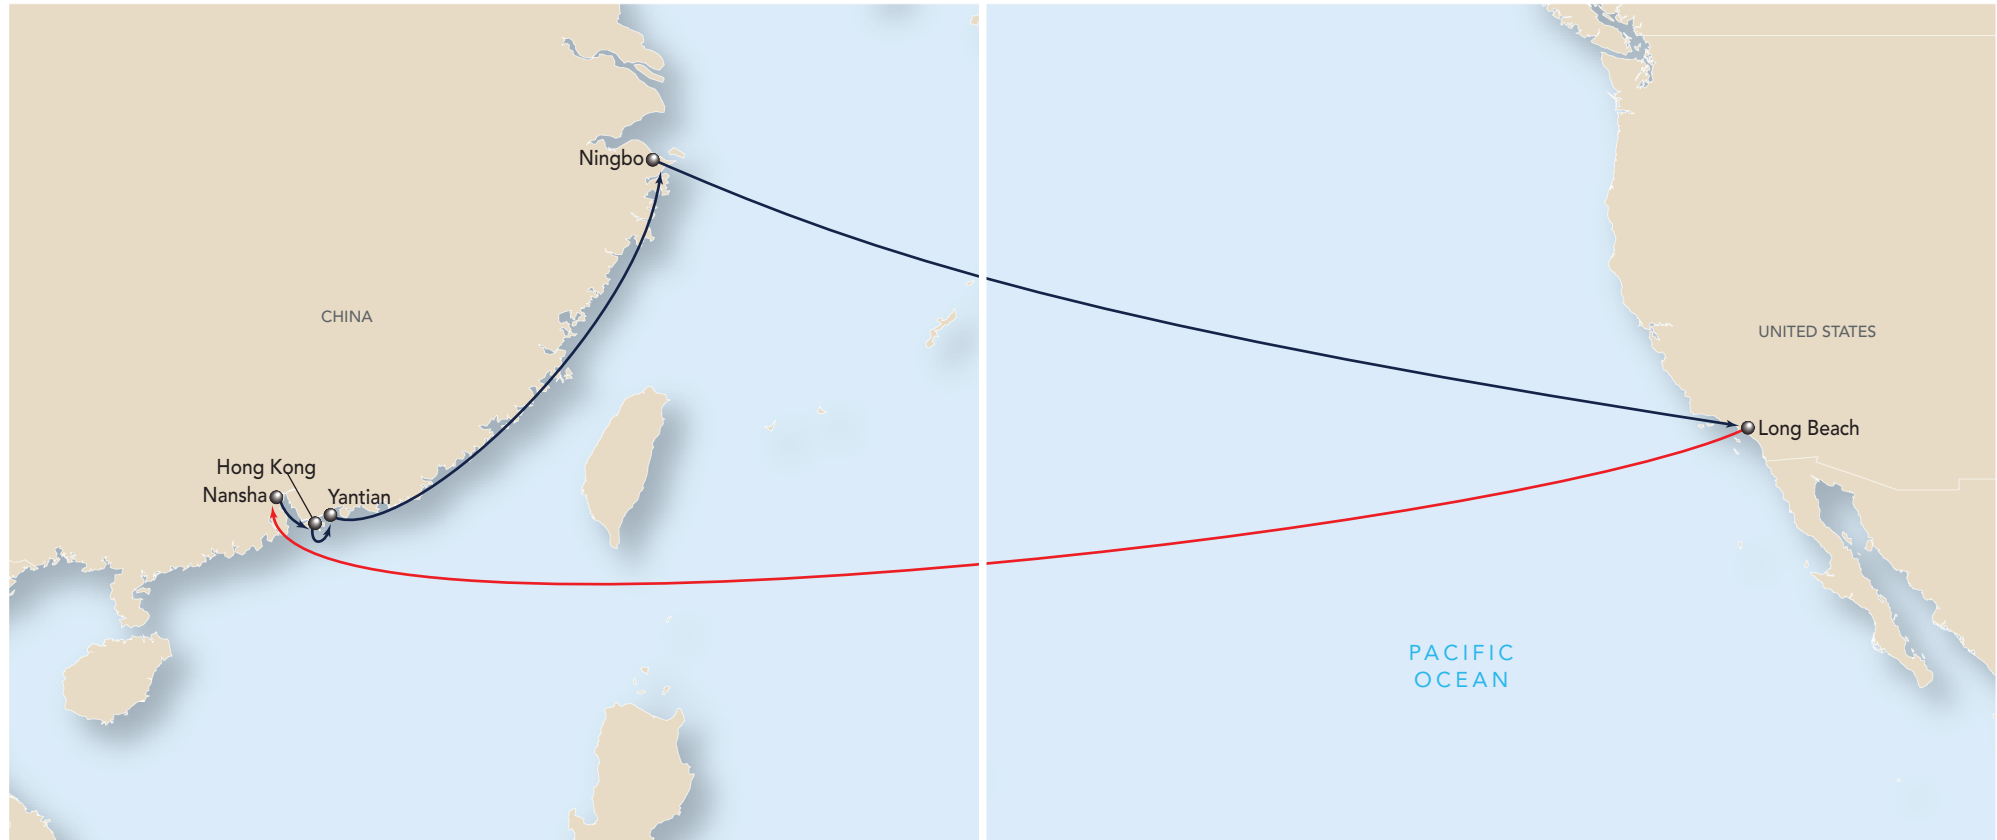

THE APL ADVANTAGE

- Best in class transit from Ningbo to Long Beach
- Favourable weekend cut-off for Yantian exports
- Excellent transit from Long Beach into Nansha

Port Rotation

Port	Terminal (Tml)	Transit Day	Arrive	Transit Day	Depart
Nansha	Guangzhou South China Ocean Gate	00	Thu	01	Fri
Hong Kong	Hong Kong Int'l Tml (HIT) Ltd (Cosco Tml 8)	01	Fri	02	Sat
Yantian	Yantian Int'l Container Tml (YICT)	02	Sat	04	Mon
Ningbo	Yuandong Tml (NBTCT)	06	Wed	07	Thu
Long Beach	Pacific Container Tml (PCT) - Pier J	19	Tue	25	Mon
Nansha	Guangzhou South China Ocean Gate	42	Thu	-	-

Transit Times

Eastbound		Westbound				
		Nansha	Hong Kong	Yantian	Ningbo	
	> Long Beach					
Nansha	> 18	Long Beach > 17	18	19	23	
Hong Kong	> 17					
Yantian	> 15					
Ningbo	> 12					

Service rotations and transit times are subject to review and market conditions.

 Eastbound
 Westbound